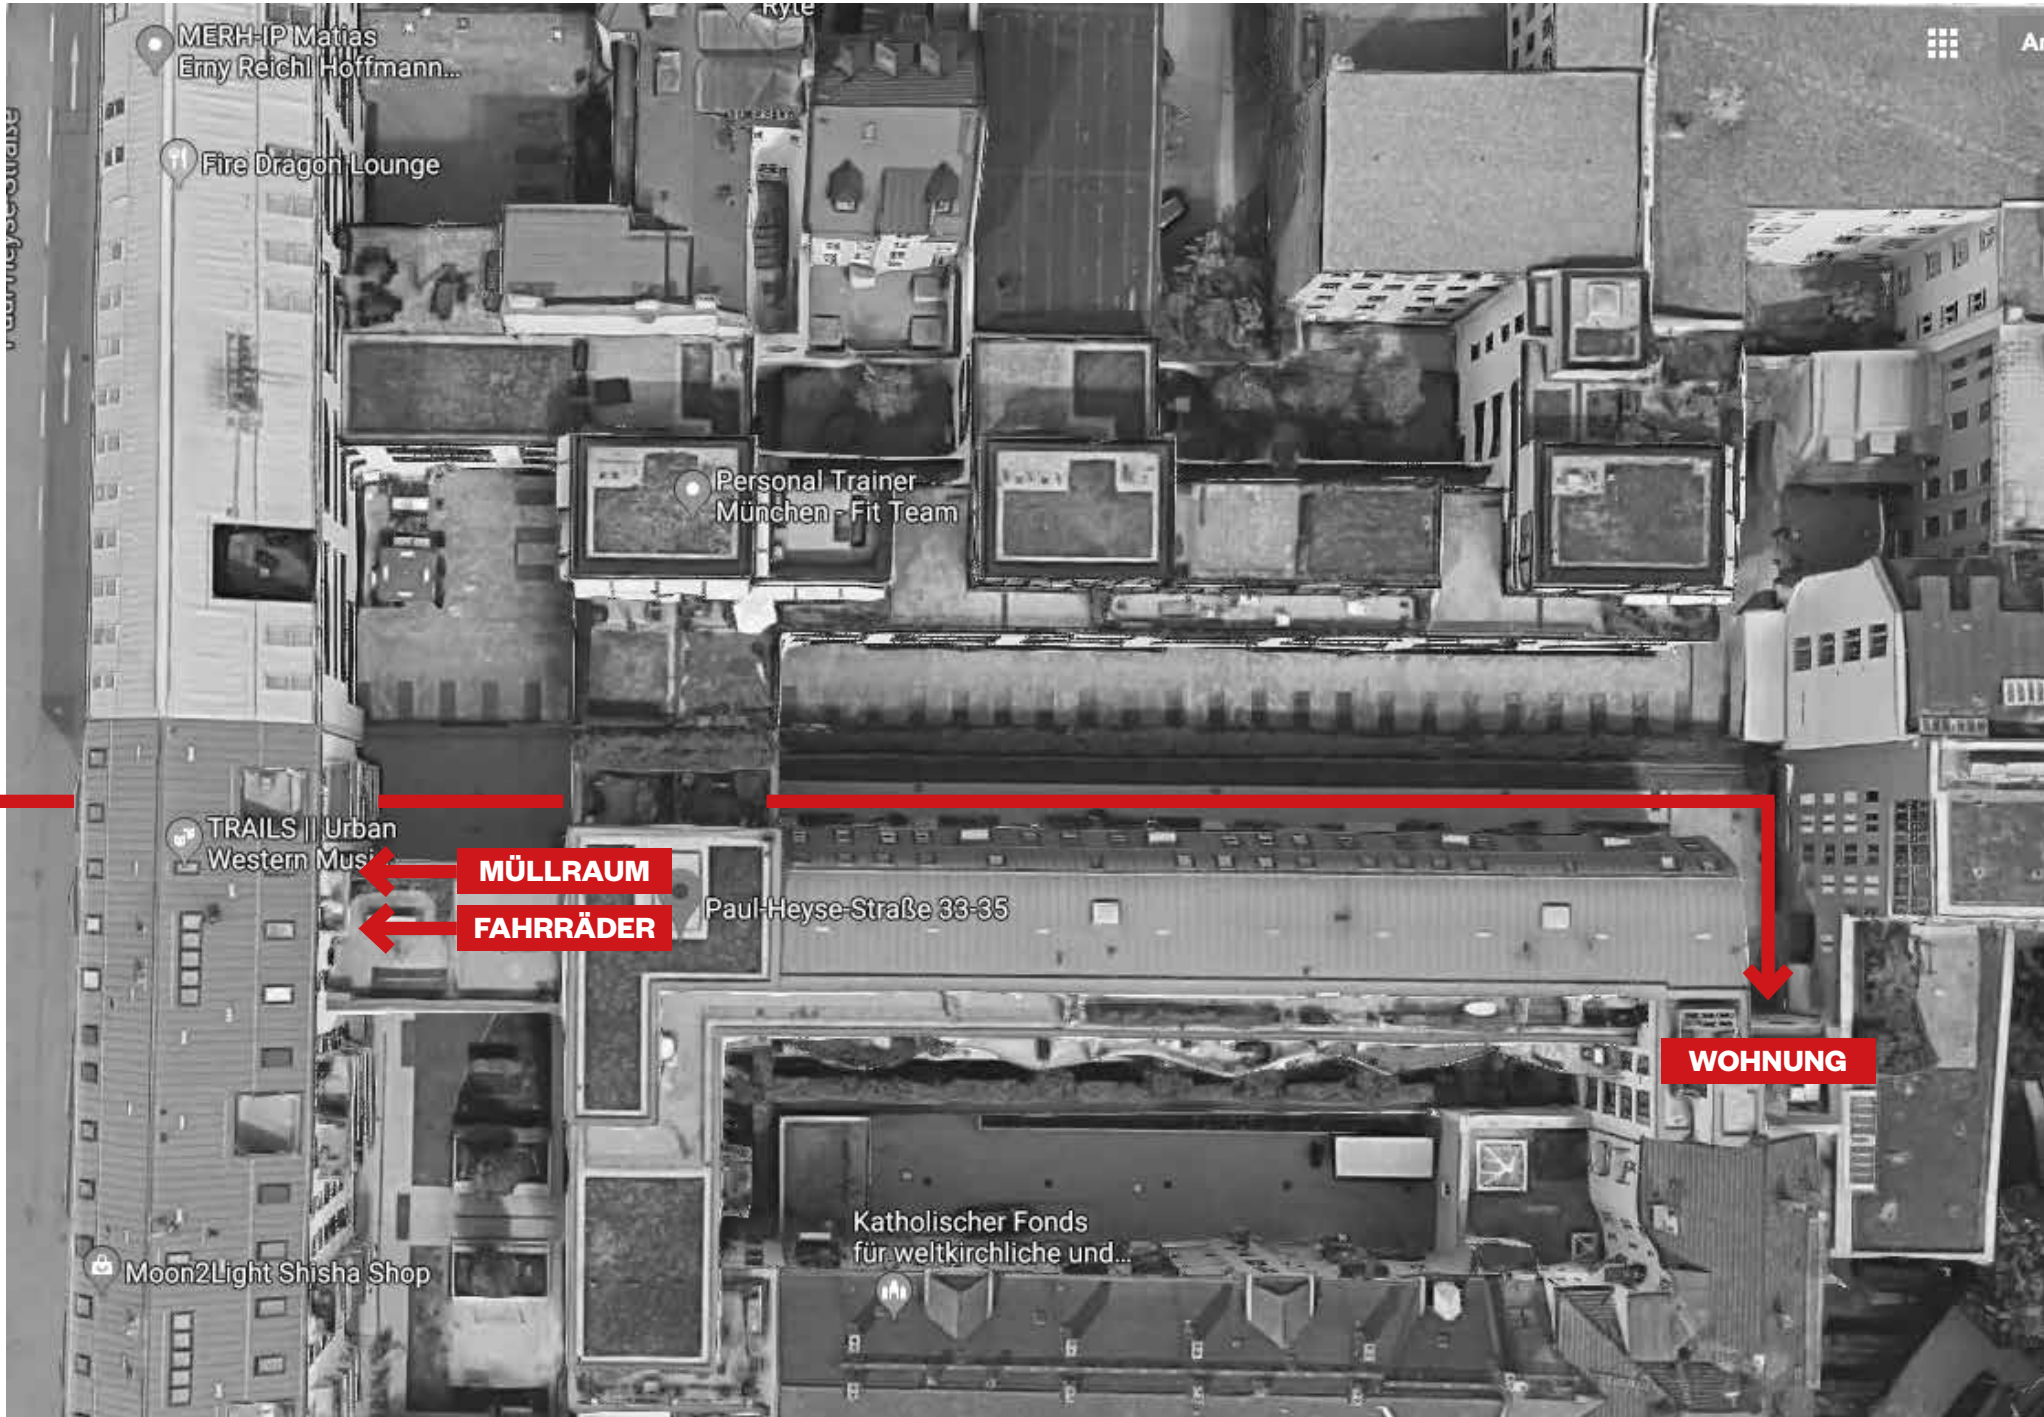

**PAUL-HEYSE-STRASSE 33**

MERHIP Matias  
Emy Reichl Hoffmann...

Fire Dragon Lounge

Personal Trainer  
München - Fit Team

TRAILS | Urban  
Western Music

**MÜLLRAUM**

**FAHRRÄDER**

Paul-Heyse-Straße 33-35